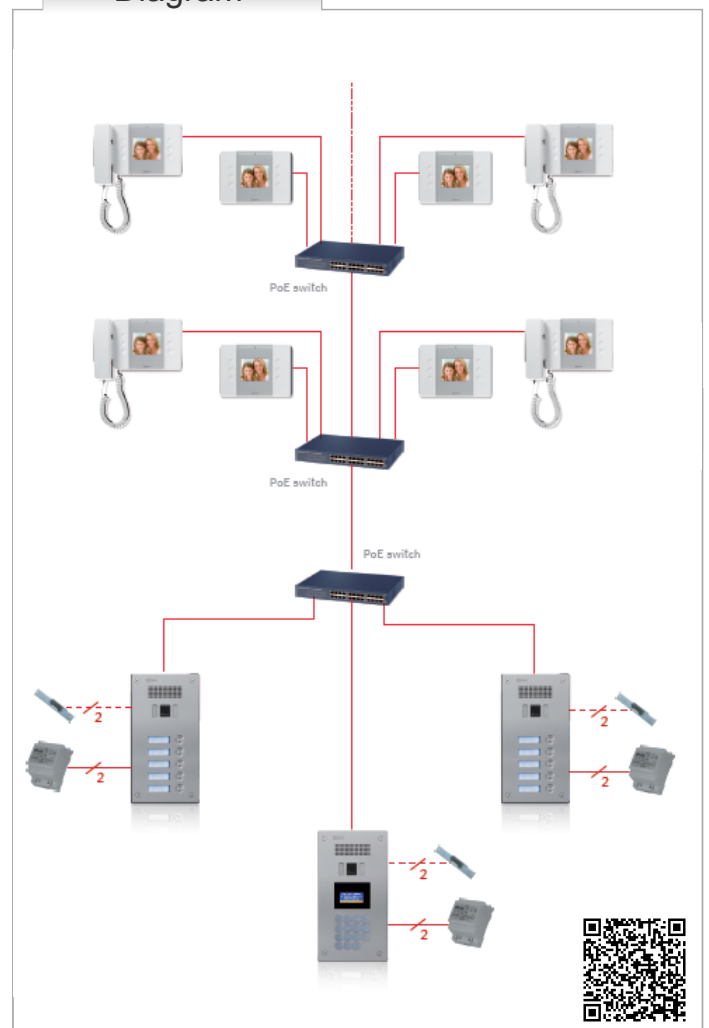

Description

M201/C concierge station is a full IP solution for the communication in luxury homes, residential buildings, condominiums or office buildings.

Thanks to its technology and Peer2Peer facilities M201/C monitors does not require any server on the installation. The system never becomes busy thanks to the multi-channel feature.

The protocol of communication is TCP/IP which makes possible to be connected to a LAN together with other IP devices in the same installation.

Features

- Call to any of the apartment monitors.
- Intercommunication with other concierges.
- Search by name or apartment number.
- Panic call and missed calls management.
- 50 pictures memory image.
- Notification of the origin of the calls by labels.
- Self-activation of up to 20 door entry panels.
- 3Vdc Output for call signal repeat.
- Connector RJ-45 fast and secure installation.
- Standard Ethernet LAN, PoE powered.
- Video output by adding an E100 video module.

Options

SOB-M
Desktop adaptor

8-200/201
Surface mount adaptor

Diagram

Due to continuous product improvement, all colors, sizes, materials, finishes and specifications are subject to change without notice.